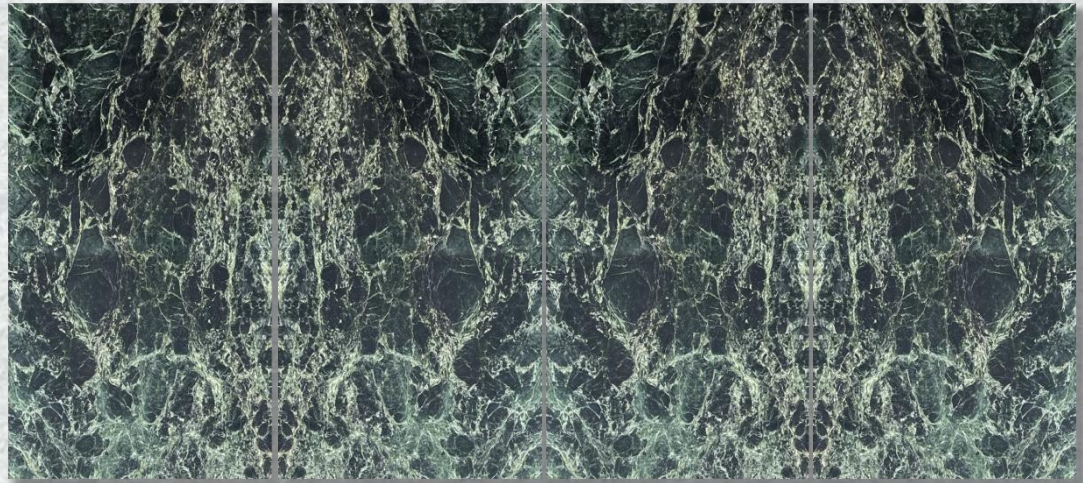

普拉达绿

PRADA GREEN

0-1500mm

0-1200mm