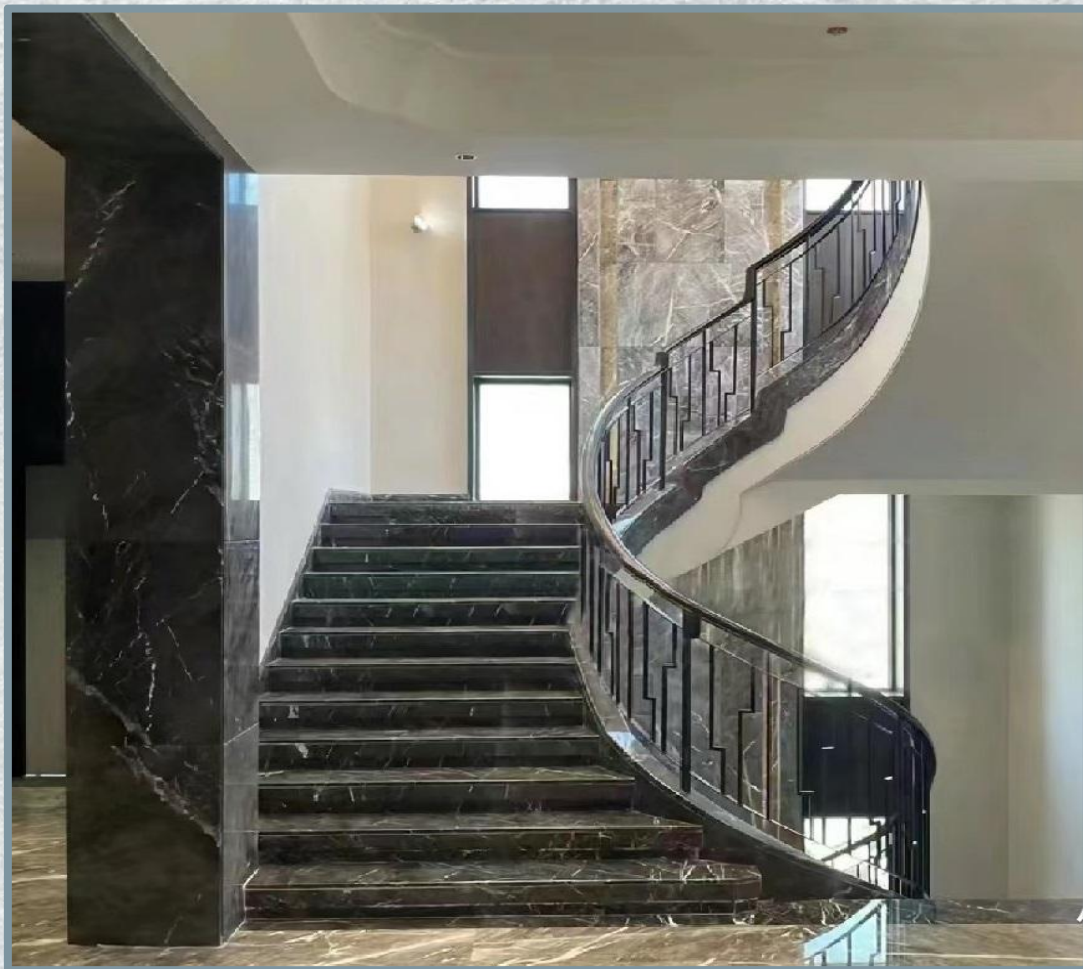

Phantom Gray

0-1500mm

0-1200mm

效果展示 *Effect display*

意大利灰

Italian Grey

0-1500mm

0-1200mm