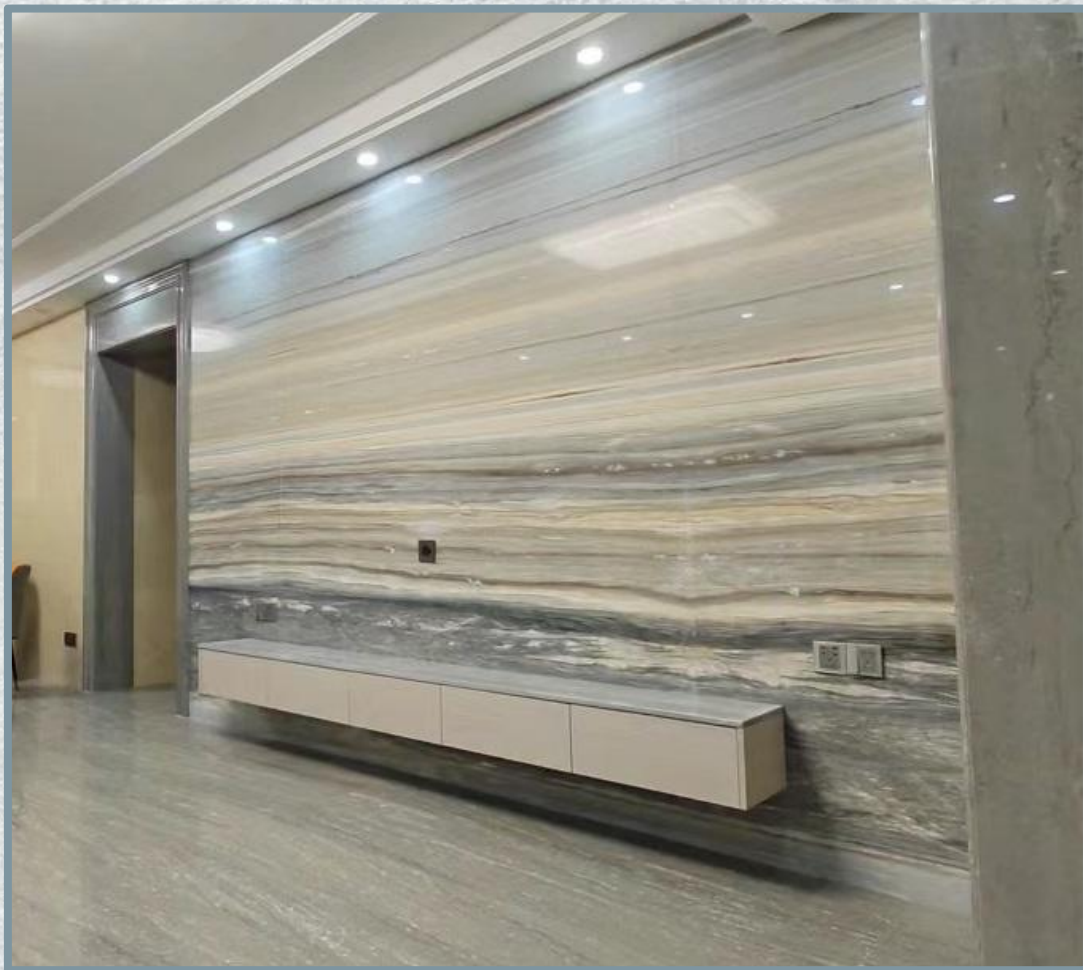

里昂灰

Lyon GREY

0-1500mm

0-1200mm

淡雅灰

GRACE GRAY

0-1500mm

0-1200mm