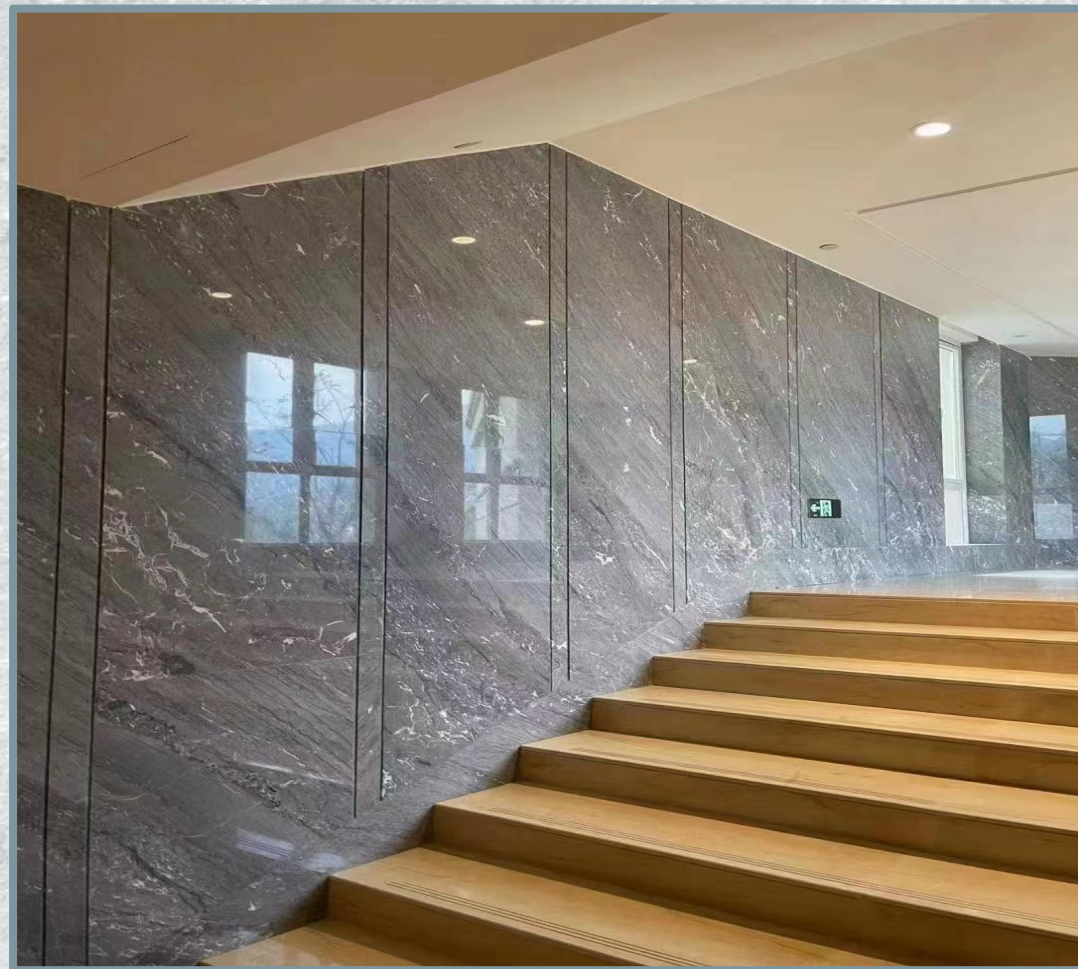

Phantom Gray

0-1500mm

0-1200mm

效果展示 *Effect display*

意大利灰

Italian Grey

0-1500mm

0-1200mm