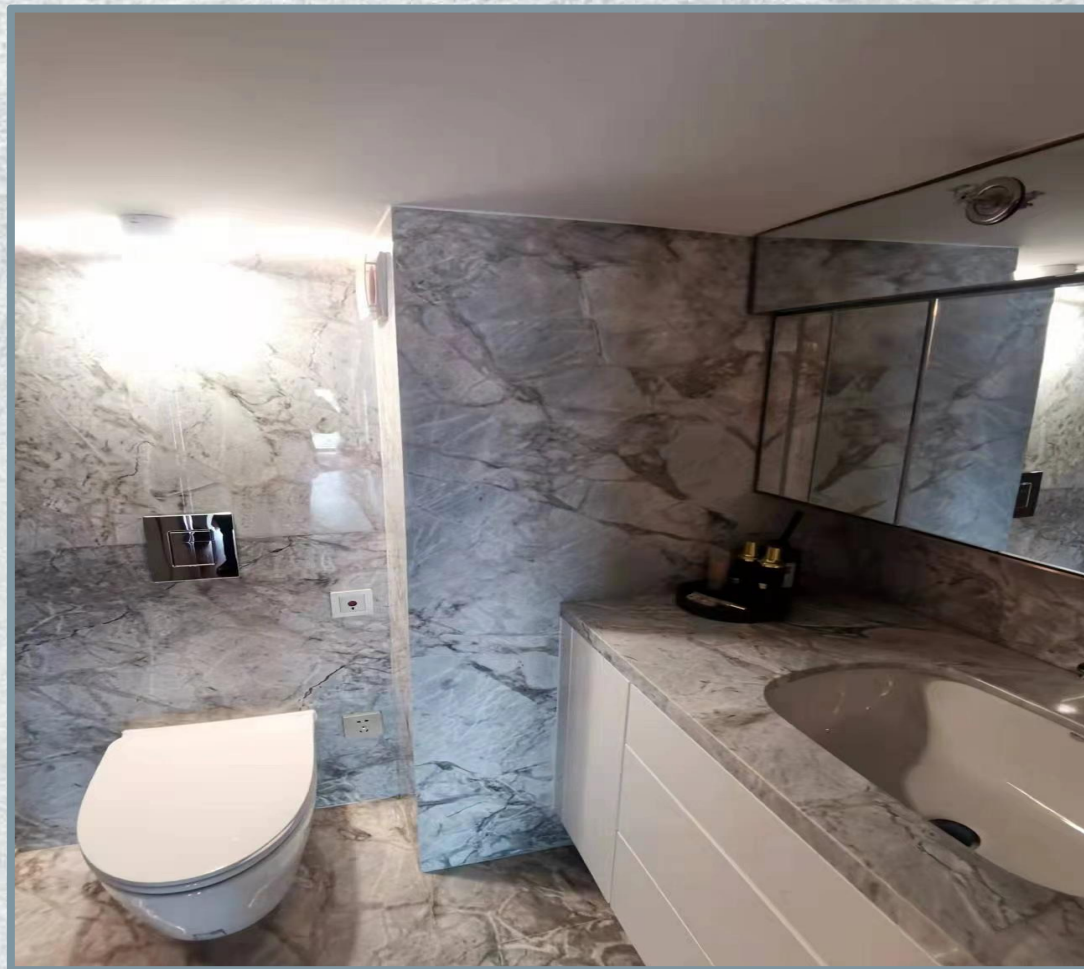

效果展示 *Effect display*