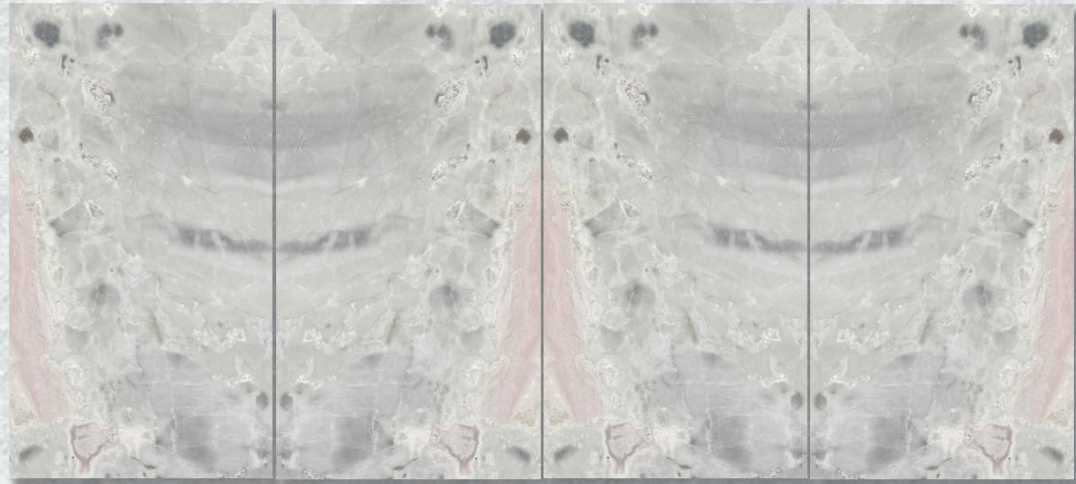

春黛彩

SPRING RIBBON COLOR

0-1500mm

0-1200mm