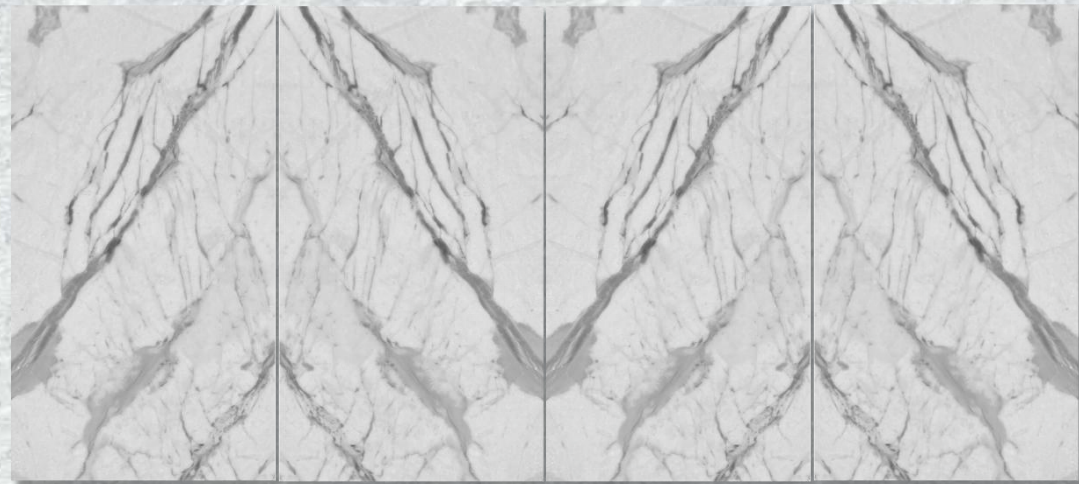

新鱼肚白

New calacatte white

EcoMarble

Ultra-Thin Natural Marble Composite Panel

www.ecomarble.com.au

PRODUCT NAME: New Ivory Vein White

FINISH: Matt

DIMENSIONS: 1200 x 600 mm

THICKNESS: 7mm (5mm Natural Marble
+ 2mm Polymer-Reinforce-Reinforced Backing Layer)

KEY FEATURES

Ultrathin &
Lightweight
(~16kg/m²)

High Impact
Strength

Waterproof &
Anti-Alkali Backing

Eco-Friendly
(Low Emissions)

Efficient Thin-set
Installation

Space Saving
(Maximize Height)

NOTE: Surface is 100% Natural Marble. Natural variations in veining, color, and texture occur between batches. Confirm sample before installation. For detailed specs & guides, visit our website.

0-1500mm

0-1200mm