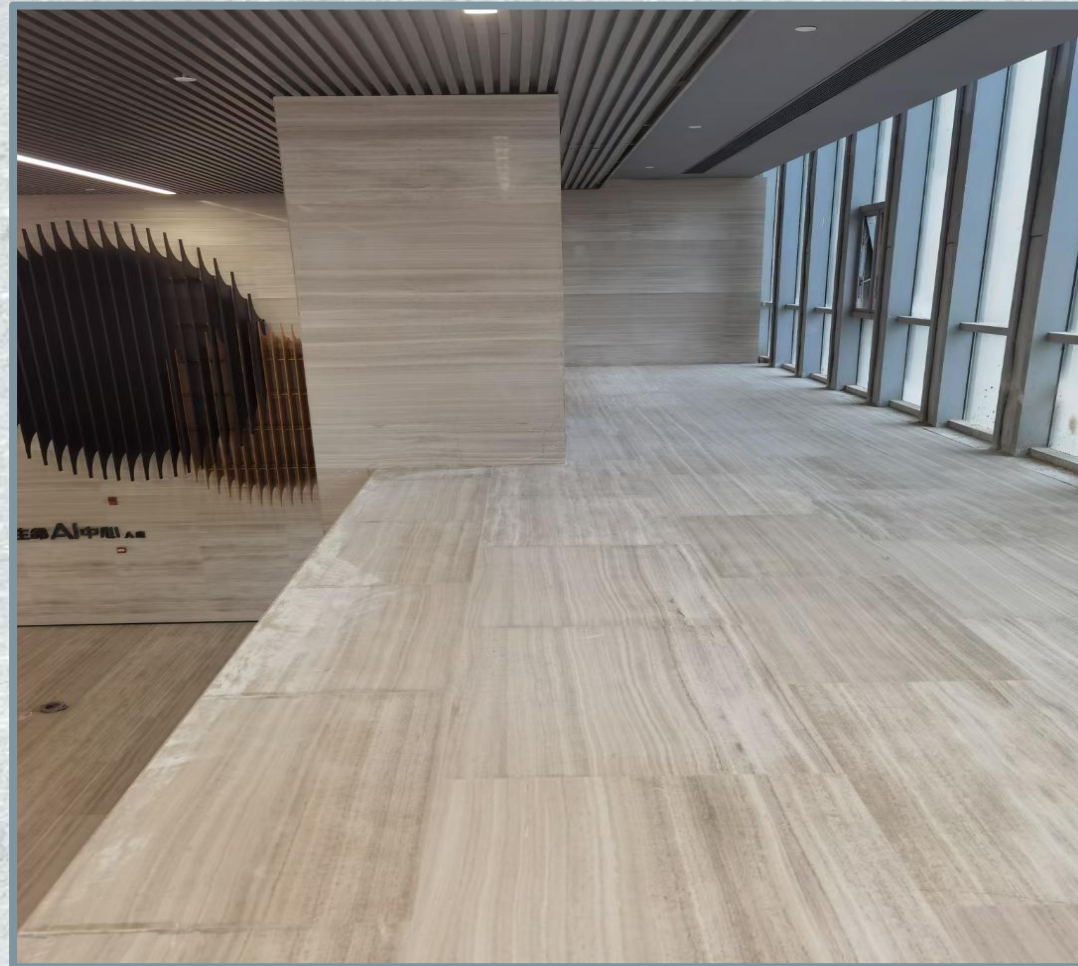

0-1500mm

0-1200mm

效果展示 *Effect display*

灰白木纹

GREYISH WHITE GRAIN

0-1500mm

0-1200mm

效果展示 *Effect display*