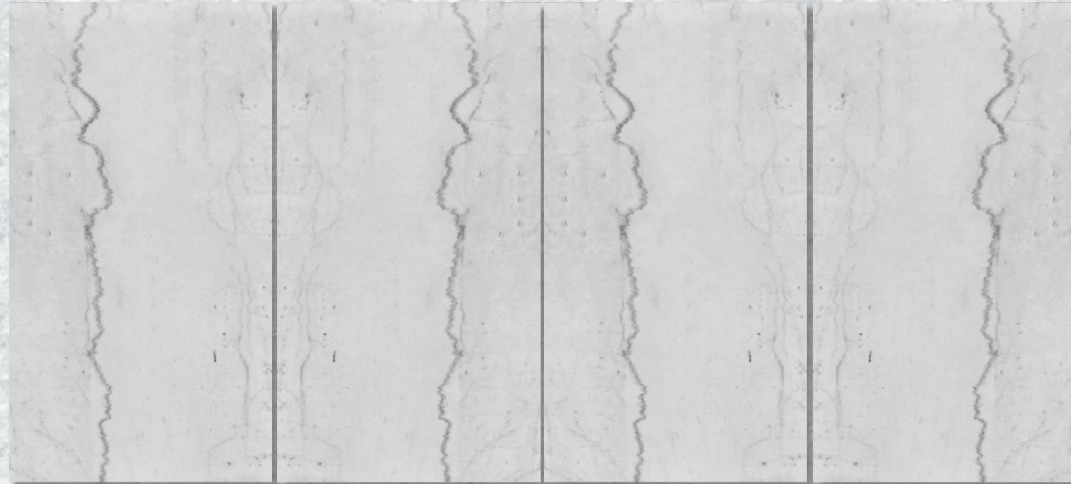

KEY FEATURES

Ultrathin &
Lightweight
(~16kg/m²)

High Impact
Strength

Waterproof &
Anti-Alkali Backing

Eco-Friendly
(Low Emissions)

Efficient Thin-set
Installation

Space Saving
(Maximize Height)

NOTE: Surface is 100% Natural Marble. Natural variations in veining, color, and texture occur between batches. Confirm sample before installation. For detailed specs & guides, visit our website.