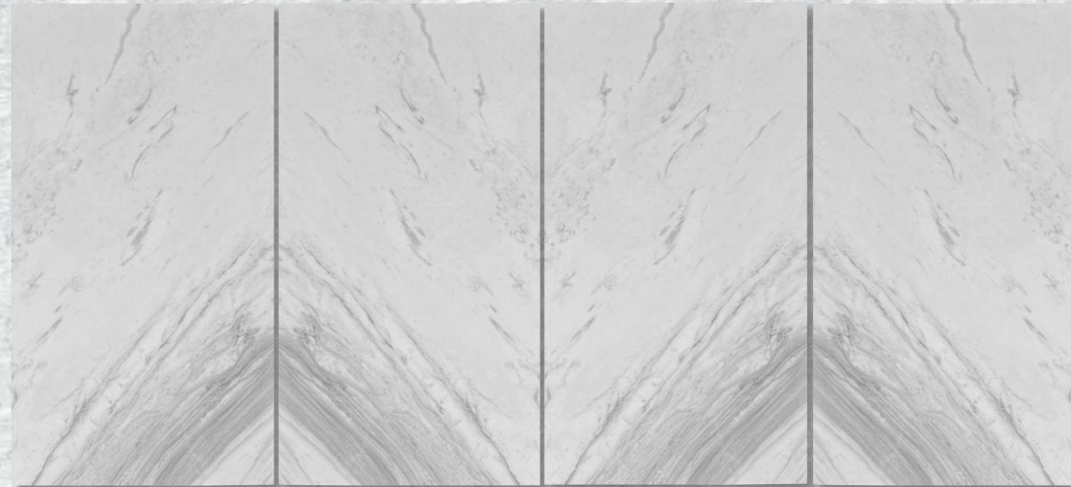

爵士白

JAZZ white

EcoMarble

Ultra-Thin Natural Marble Composite Panel

www.ecomarble.com.au

PRODUCT NAME: JAZZ White

FINISH: Matt

DIMENSIONS: 1200 x 600 mm

THICKNESS: 7mm (5mm Natural Marble
+ 2mm Polymer-Reinforce-Reinorced Backing Layer)

KEY FEATURES

Ultrathin &
Lightweight
(~16kg/m²)

High Impact
Strength

Waterproof &
Anti-Alkali Backing

Eco-Friendly
(Low Emissions)

Efficient Thin-set
Installation

Space Saving
(Maximize Height)

NOTE: Surface is 100% Natural Marble. Natural variations in veining, color, and texture occur between batches. Confirm sample before installation. For detailed specs & guides, visit our website.

0-1500mm

0-1200mm