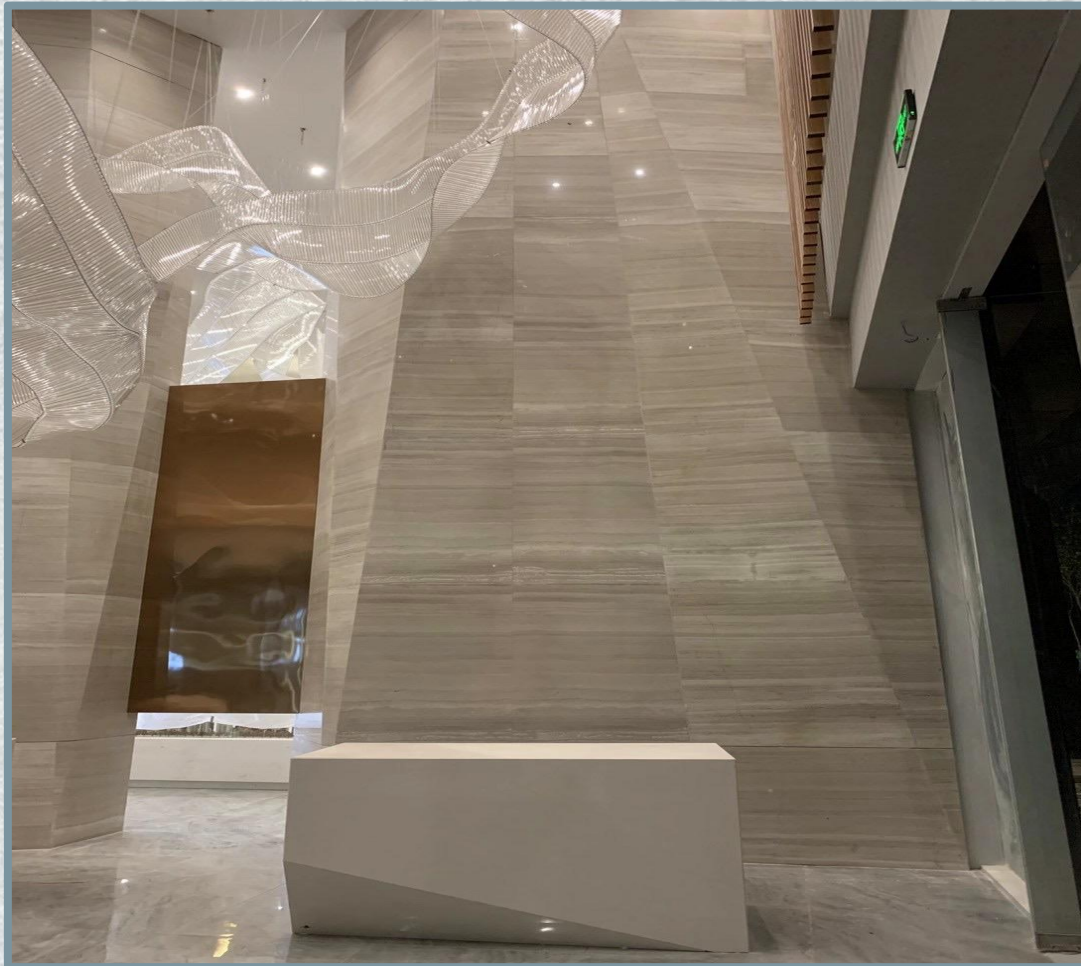

0-1500mm

0-1200mm

效果展示 *Effect display*

灰白木纹

GREYISH WHITE GRAIN

0-1500mm

0-1200mm

效果展示 *Effect display*