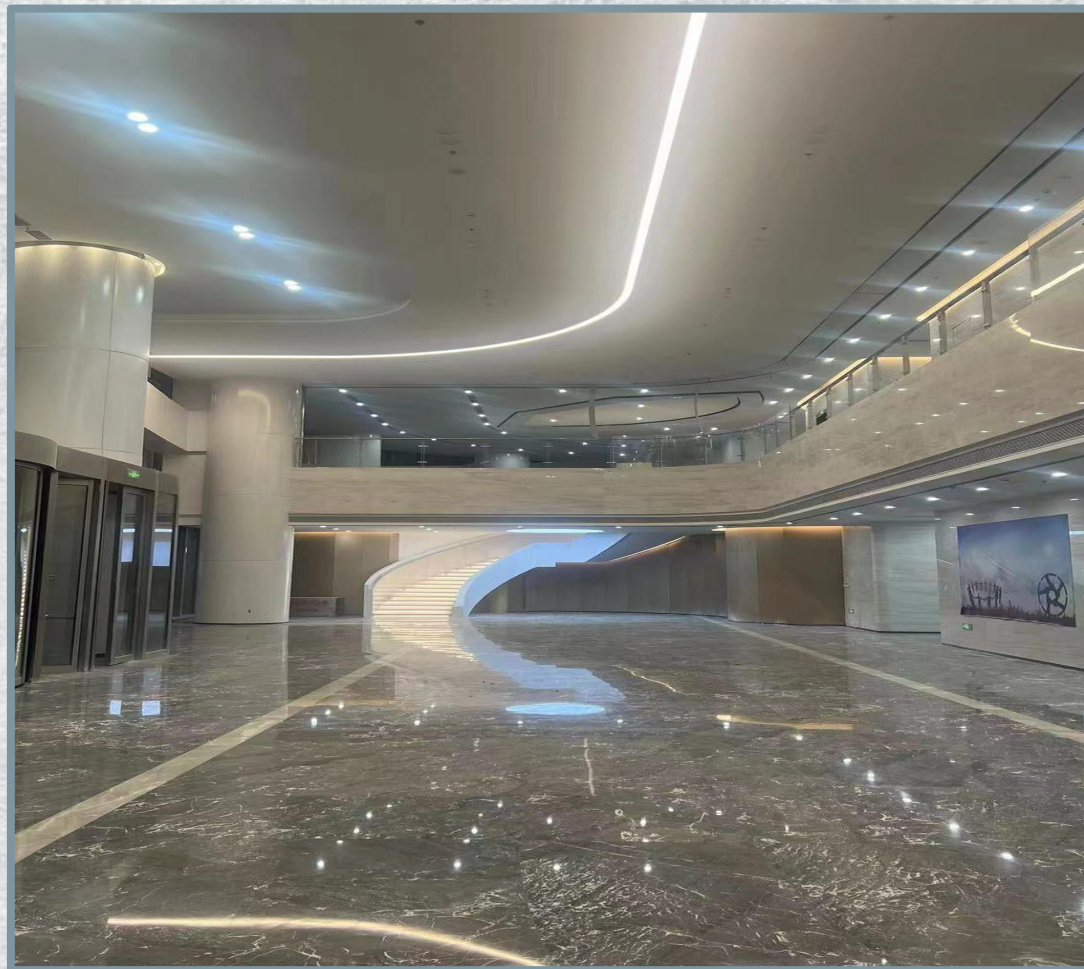

Phantom Gray

0-1500mm

0-1200mm

效果展示 *Effect display*

意大利灰

Italian Grey

0-1500mm

0-1200mm